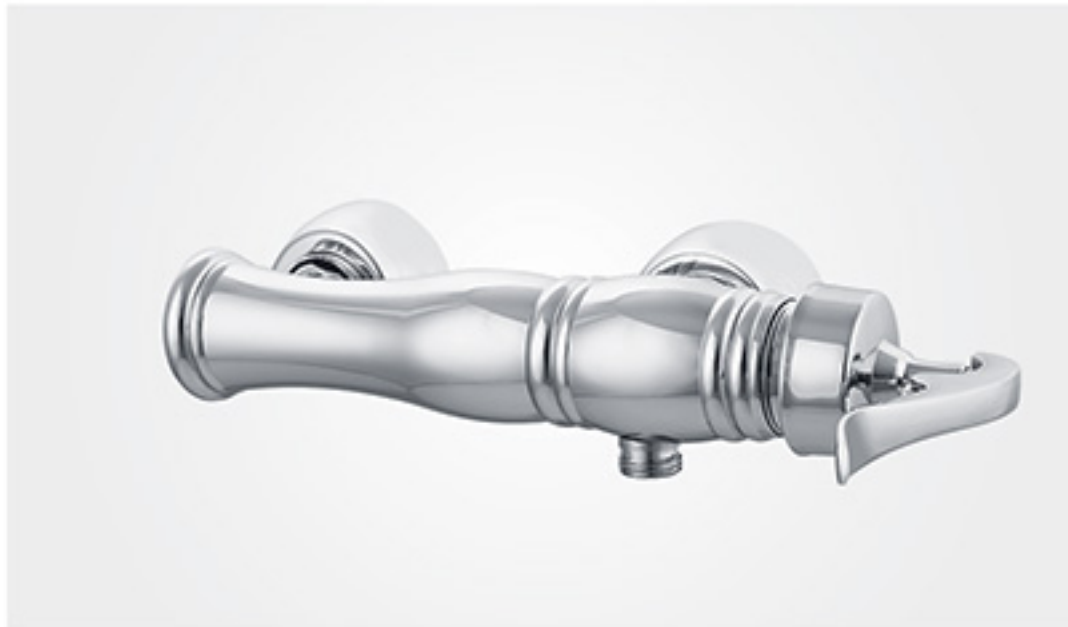

code: 10299

خراط تواليت اليزه / شير تواليت اليزه
Toilet mixer